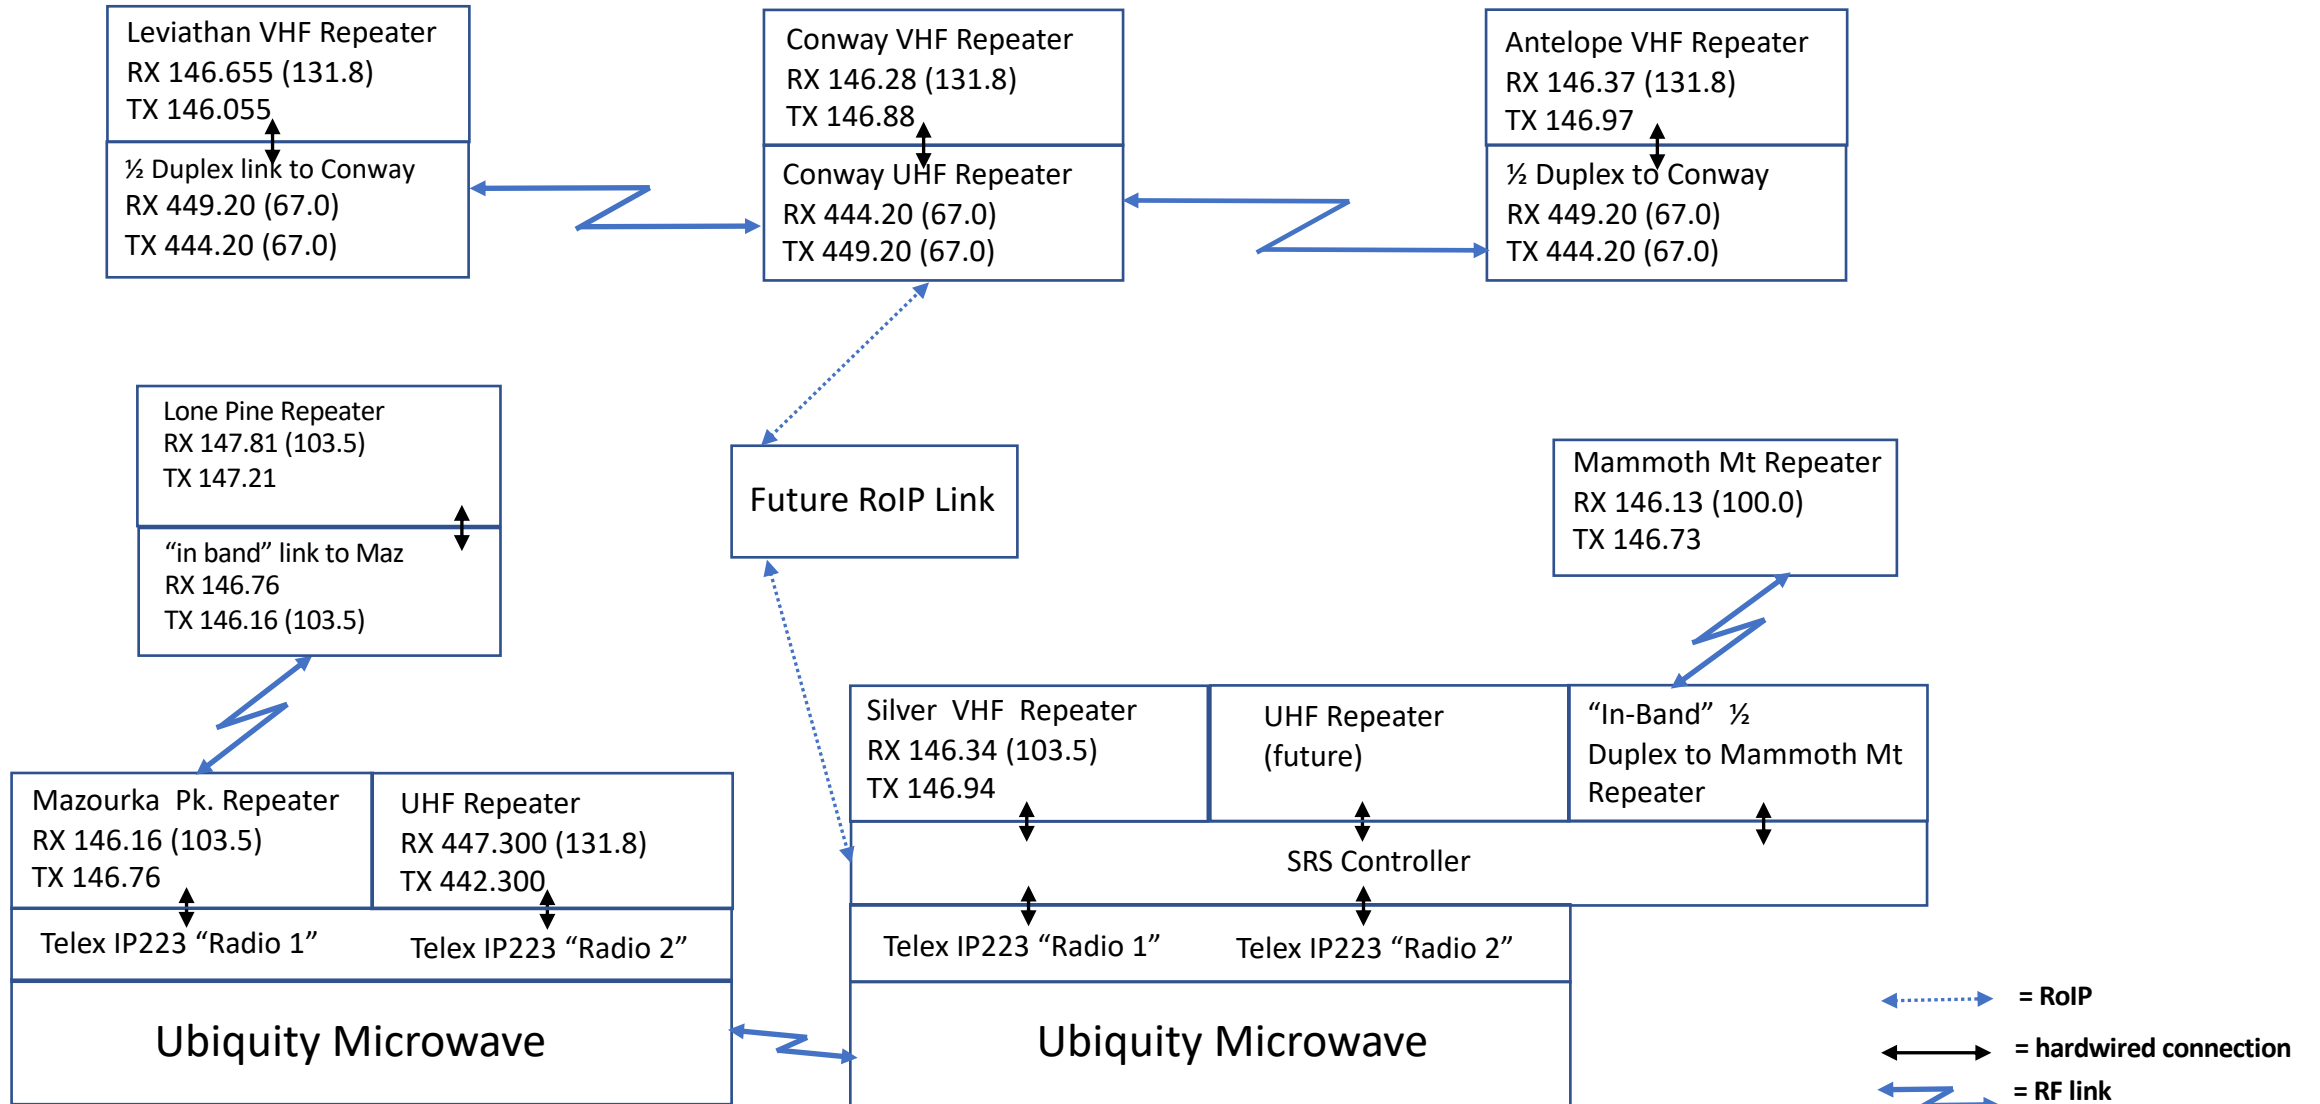

BARC Repeater Network Diagram July 2021

- ⋯↔⋯ = RoIP
- ↔ = hardwired connection
- ⚡ = RF link
- ← = Control function